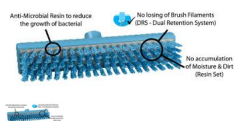

## Resin-Set DRS® Brushware

Resin-Set DRS® Brushware is ideal for any production environment.

Rating: Not Rated Yet

Price

[Ask a question about this product](#)

### Description

Resin-Set DRS® Brushware boasts a revolutionary improvement in brush filament retention, known as the 'Dual Retention System' (DRS). This unique approach uses both food-grade stainless steel staples and an anti-microbial resin to secure the tufts into the brush back. This is not only prevents the accumulation of dirt and moisture in the tuft areas, but also avoids the release of filaments into the food or beverage manufacturing environment.